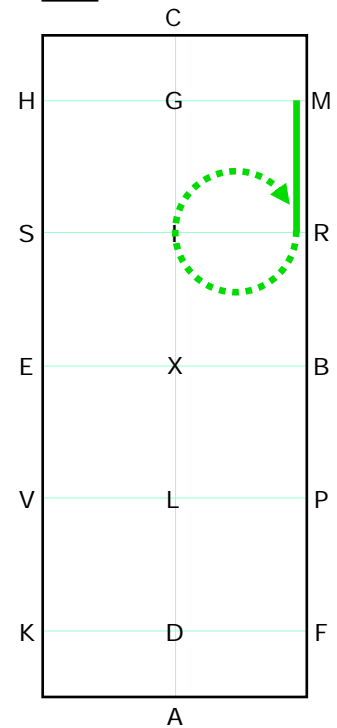

1

AX Enter arena at working trot
X Halt and Salute
XC Proceed at working trot

2

CHREPKA Working trot
Serpentine
5 loops
20m diameter at each turn.

3

A Turn down centre line
DLS Working trot
S Half 20m circle to I

4

I-K Extended trot
K-A Working trot

5

A Turn down centre line
DLR Working trot
R Half 20m circle to I

6

I-F Extended trot
F-A Working trot

7

ADL Turn down centre line
L-I Reins in one hand
IGCM Reins at will

8

MR Collected trot
R Reins in one hand
Circle right 20m
On returning to R
reins at will