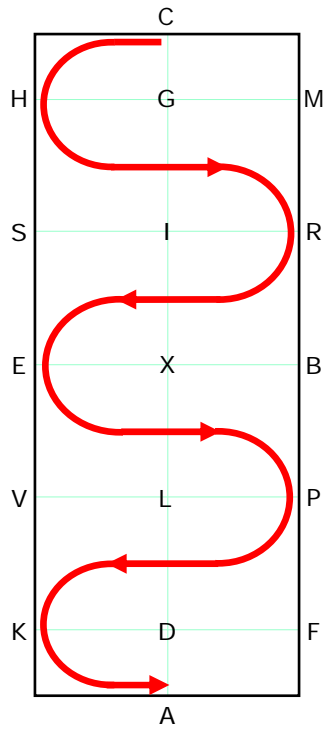

1

AX Enter arena at working trot
X Halt and Salute
XC Proceed at working trot

2

CHREPKA Working trot
Serpentine
5 loops
20m diameter at each turn.

3

A Turn down centre line
DLS Working trot
S Half 20m circle to I

4

I-K Extended trot
K-A Working trot

5

A Turn down centre line
DLR Working trot
R Half 20m circle to I

6

I-F Extended trot
F-A Working trot

7

ADL Turn down centre line
L-I Reins in one hand
IGCM Reins at will

8

MR Collected trot
R Reins in one hand
Circle right 20m
On returning to R
reins at will