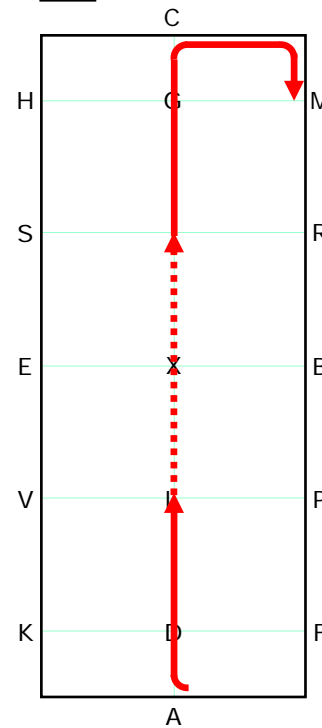

1

AX Enter arena at working trot
X Halt and Salute
XC Proceed at working trot

2

CHREPKA Working trot
Serpentine
5 loops
20m diameter at each turn.

3

A Turn down centre line
DLS Working trot
S Half 20m circle to I

4

I-K Extended trot
K-A Working trot

5

A Turn down centre line
DLR Working trot
R Half 20m circle to I

6

I-F Extended trot
F-A Working trot

7

ADL Turn down centre line
L-I Reins in one hand
IGCM Reins at will

8

MR Collected trot
R Reins in one hand
Circle right 20m
On returning to R
reins at will